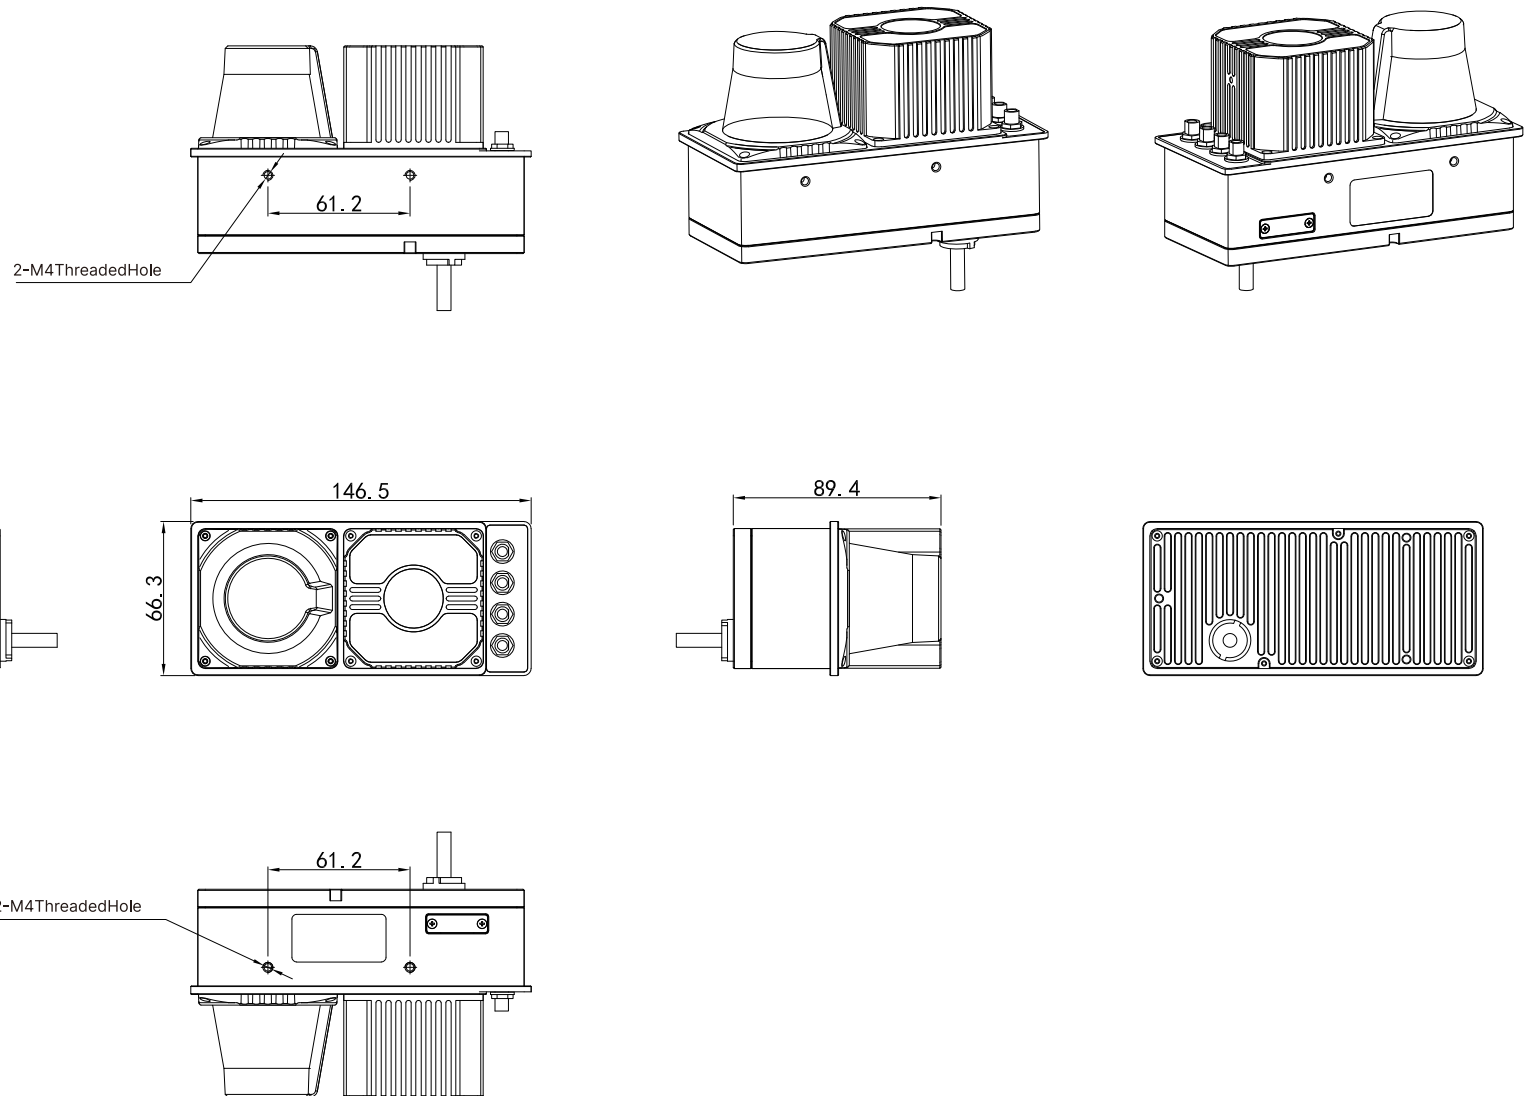

Full Image Aspect Ratio 1:1

Model: V2Pro  
Date: 5th Jan. 2026

Unit: mm

**Integrated Cables of V2Pro**

# Full Image Aspect Ratio 1:1