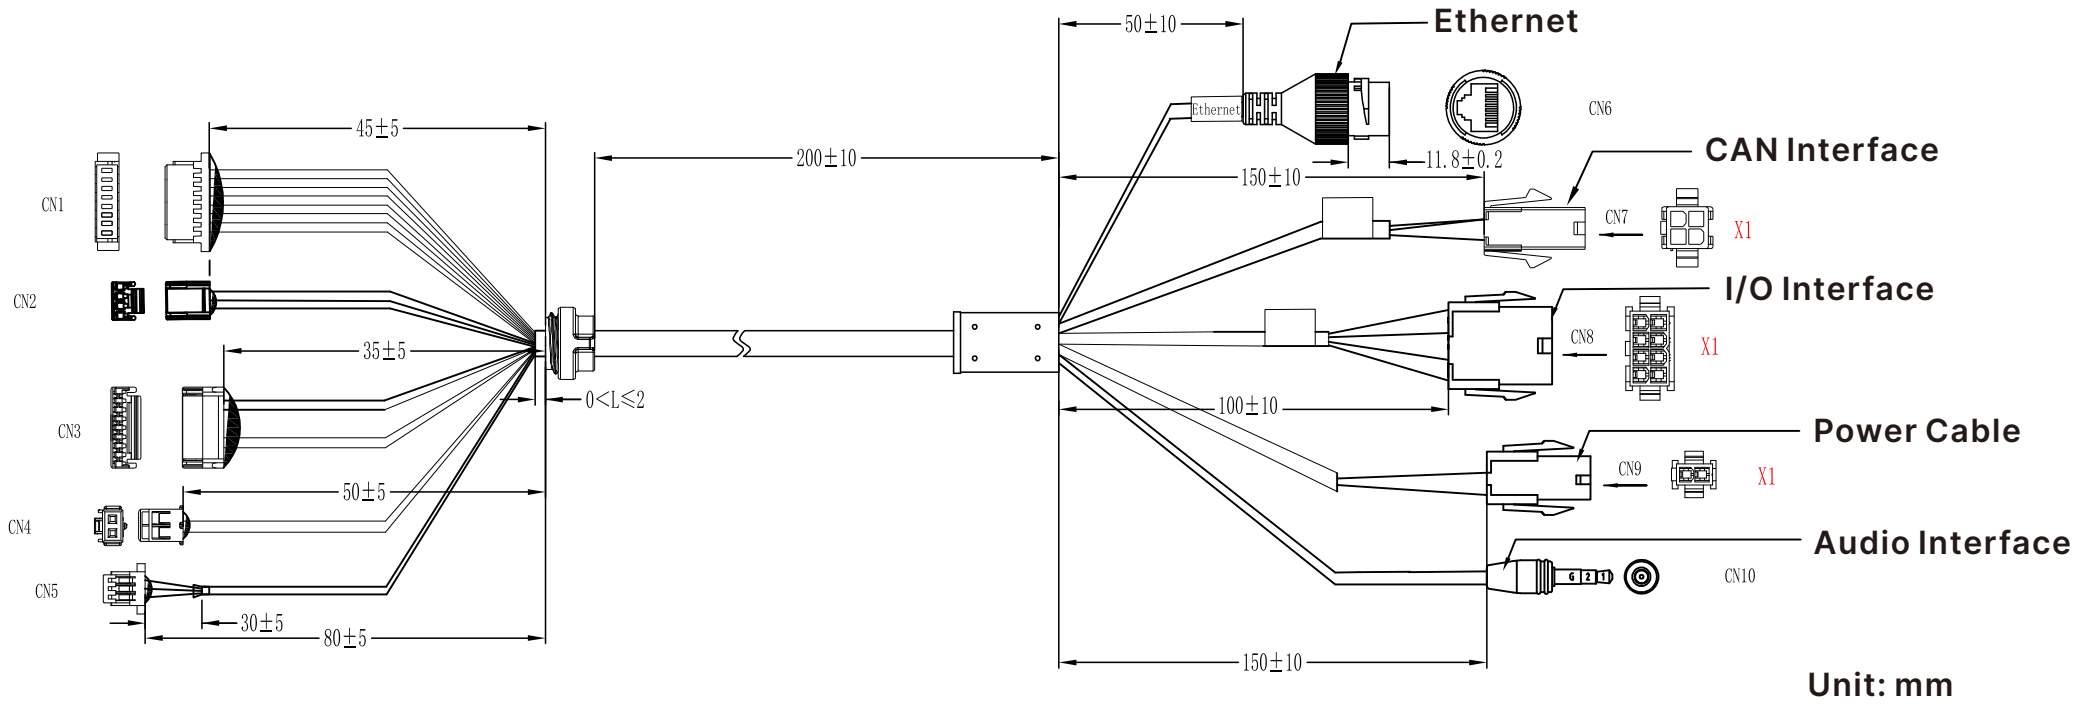

Full Image Aspect Ratio 1:1

Model: V2Pro  
Date: 5th Jan. 2026

Unit: mm

**Integrated Cables of V2Pro**

# Full Image Aspect Ratio 1:1